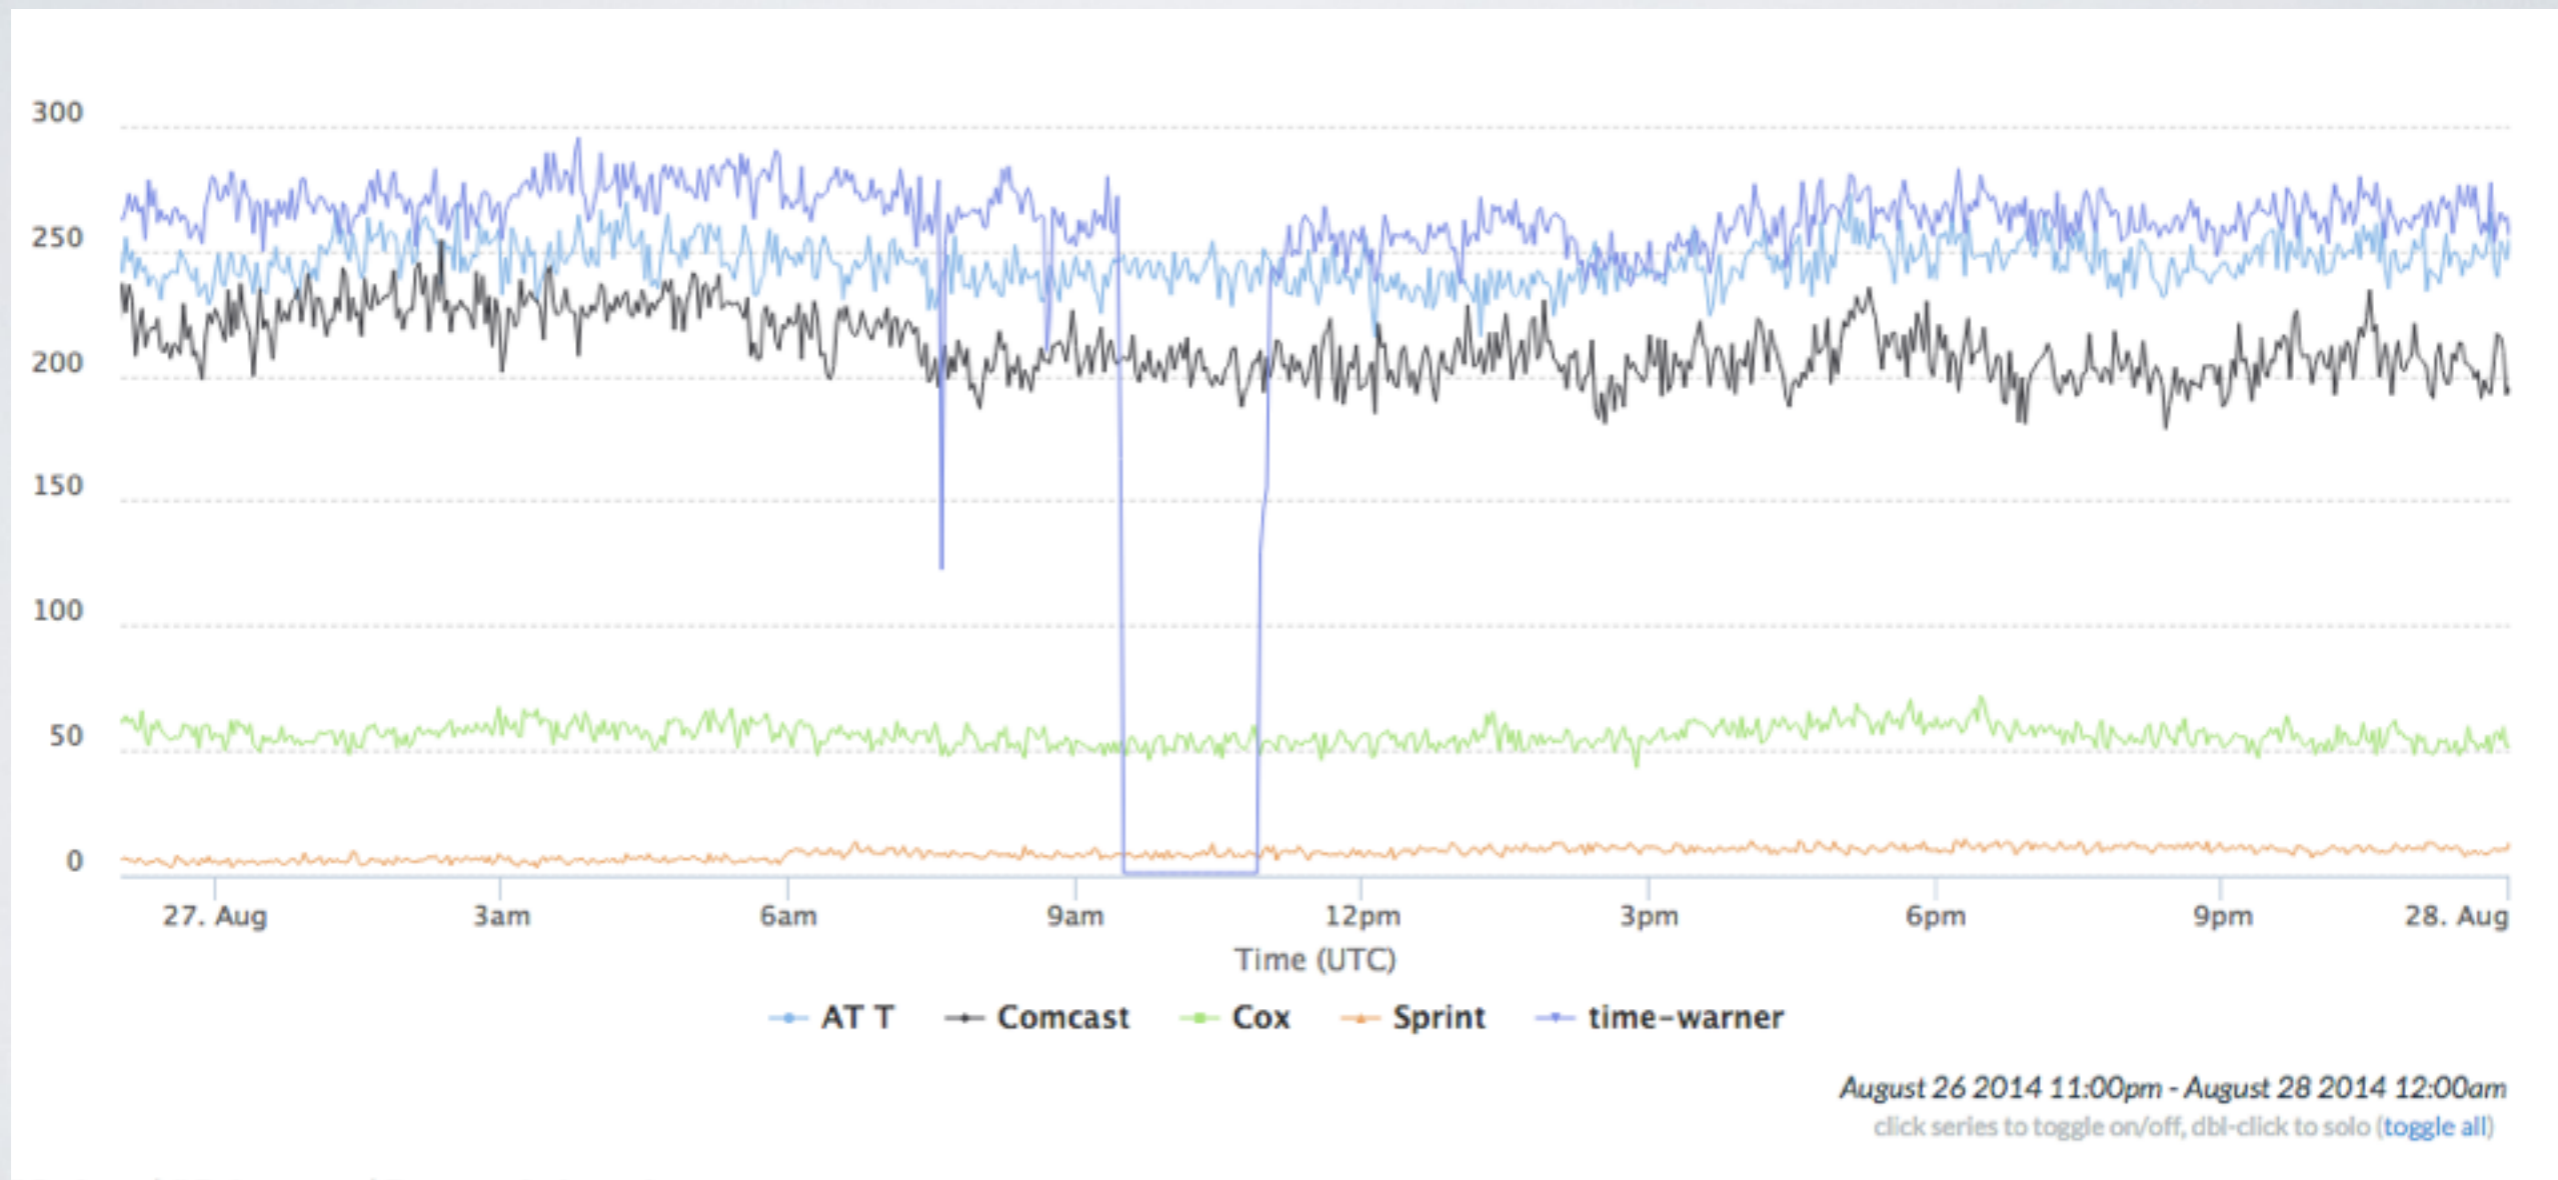

INTERNET OUTAGES

IODA - Detection and Analysis of Internet Outages

Time Warner outage in August 2014 (view from UCSD Darknet)